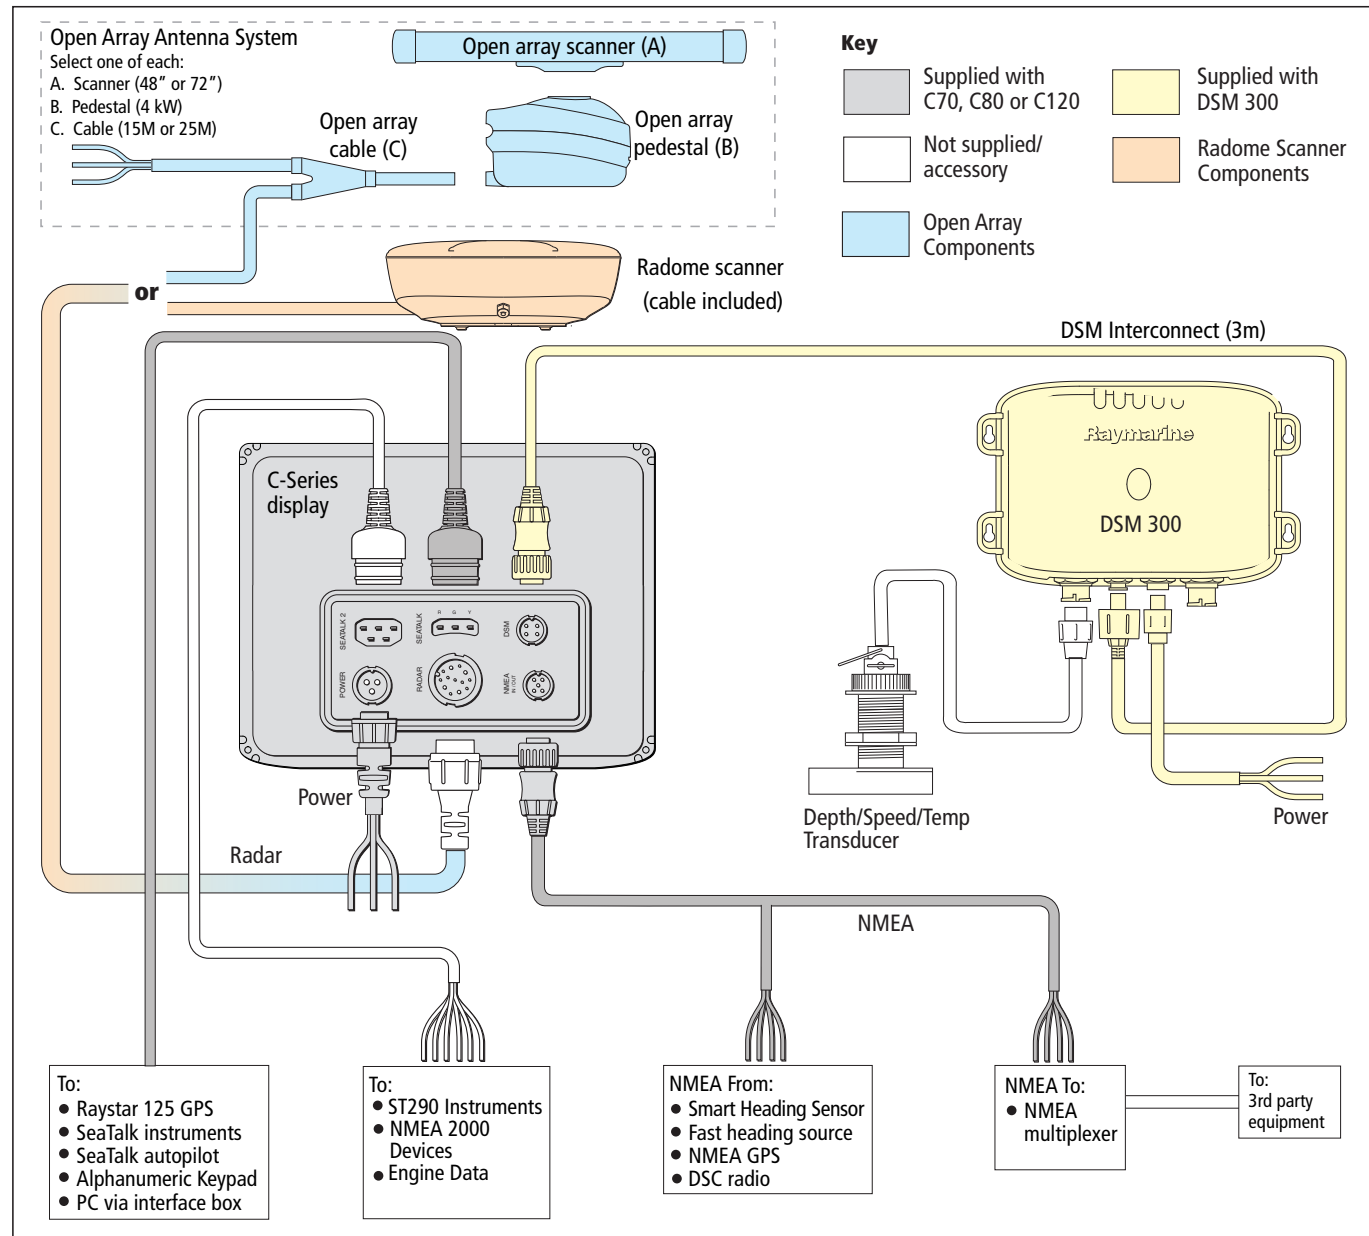

C-Series High Performance Multifunction Navigation Displays : System Diagram

C-Series Multifunction Navigation Displays

Raymarine #	West #	Product Description
E02018	5468830	C70 6.5" Multifunction Navigation Display
E02020	5468780	C80 8.4" Multifunction Navigation Display
E02022	5468806	C120 12.1" Multifunction Navigation Display

C-Series Compatible Radar Scanners

Raymarine #	West #	Product Description
E52065	7845639	18" 2kW Scanner
E52067	7845647	24" 4kW Scanner
M92693	3894912	48" Open Array (Requires pedestal and cable) A
M92743	3855970	72" Open Array (Requires pedestal and cable) A
M92654-S	5653522	4 kW Radar Pedestal (Requires array and cable) B
E05018	5653530	15 M Pedestal Cable (Requires array and pedestal) C
E05017	5653548	25 M Pedestal Cable (Requires array and pedestal) C

Exclusive West Marine Sensor Packs

Raymarine #	West #	Product Description
E02040	7846215	2kW Standard Sensor Pack (Radome, 125 GPS, DSM300)
E02041	7846223	4kW Performance Sensor Pack (Radome, 125 GPS, DSM300, Compass)
E02039	7846207	C70 Radar System Pack (C70 Display, 2kw Radome)

Included Cables (Packed with each C70, C80 or C120)

Raymarine #	West #	Product Description
R08003	Sp Order	Power Cable (1.5 M)
R08004	6271472	NMEA 0183 In/Out Cable (1.5 M)
R08050	Sp Order	SeaTalk Cable

RayTech RNS v6.0 Software

Raymarine #	West #	Product Description
E83040	7939796	RayTech RNS v6.0 Software
E83041	7939804	RayTech RNS v6.0 Software Upgrade (from version 5)
E85001	313785	RayTech/PC/SeaTalk/NMEA 0183 Interface
E86026	Sp Order	Navionics Multicard Card Reader
E86001	2703726	Serial Data Cable (2 M)

Optional System Components

Raymarine #	West #	Product Description
E05008	5653498	SeaTalk Alphanumeric Keypad
E32042	6866925	Raystar 125 GPS Sensor
E63069	6842819	DSM300 Digital Sounder Module (Requires Transducer)
E12102	3445111	Smart Heading System

SeaTalk Networking Cables and Components

For connecting to Raymarine SeaTalk Instruments and Autopilots

Raymarine #	West #	Product Description
D284	194774	SeaTalk Interfacing Cable (1 M)
D285	194782	SeaTalk Interfacing Cable (3 M)
D286	194808	SeaTalks Interfacing Cable (5 M)
D287	194816	SeaTalk Interfacing Cable (9 M)
D288	194824	SeaTalk Interfacing Cable (20 M)
D229	5530431	SeaTalk Interfacing Pigtail (1 M)
D244	3695251	SeaTalk 3-Way Junction Block

Optional Interface Cables and Accessories

Raymarine #	West #	Product Description
E55053	6842900	SeaTalk2/ NMEA 2000 Cable (1.5m)
E55059	6842967	NMEA 0183 Multiplexer
E65011	Sp Order	C-Series DSM Interconnect (10m)

DSM300 Compatible Transducers

For C-Series and E-Series Systems