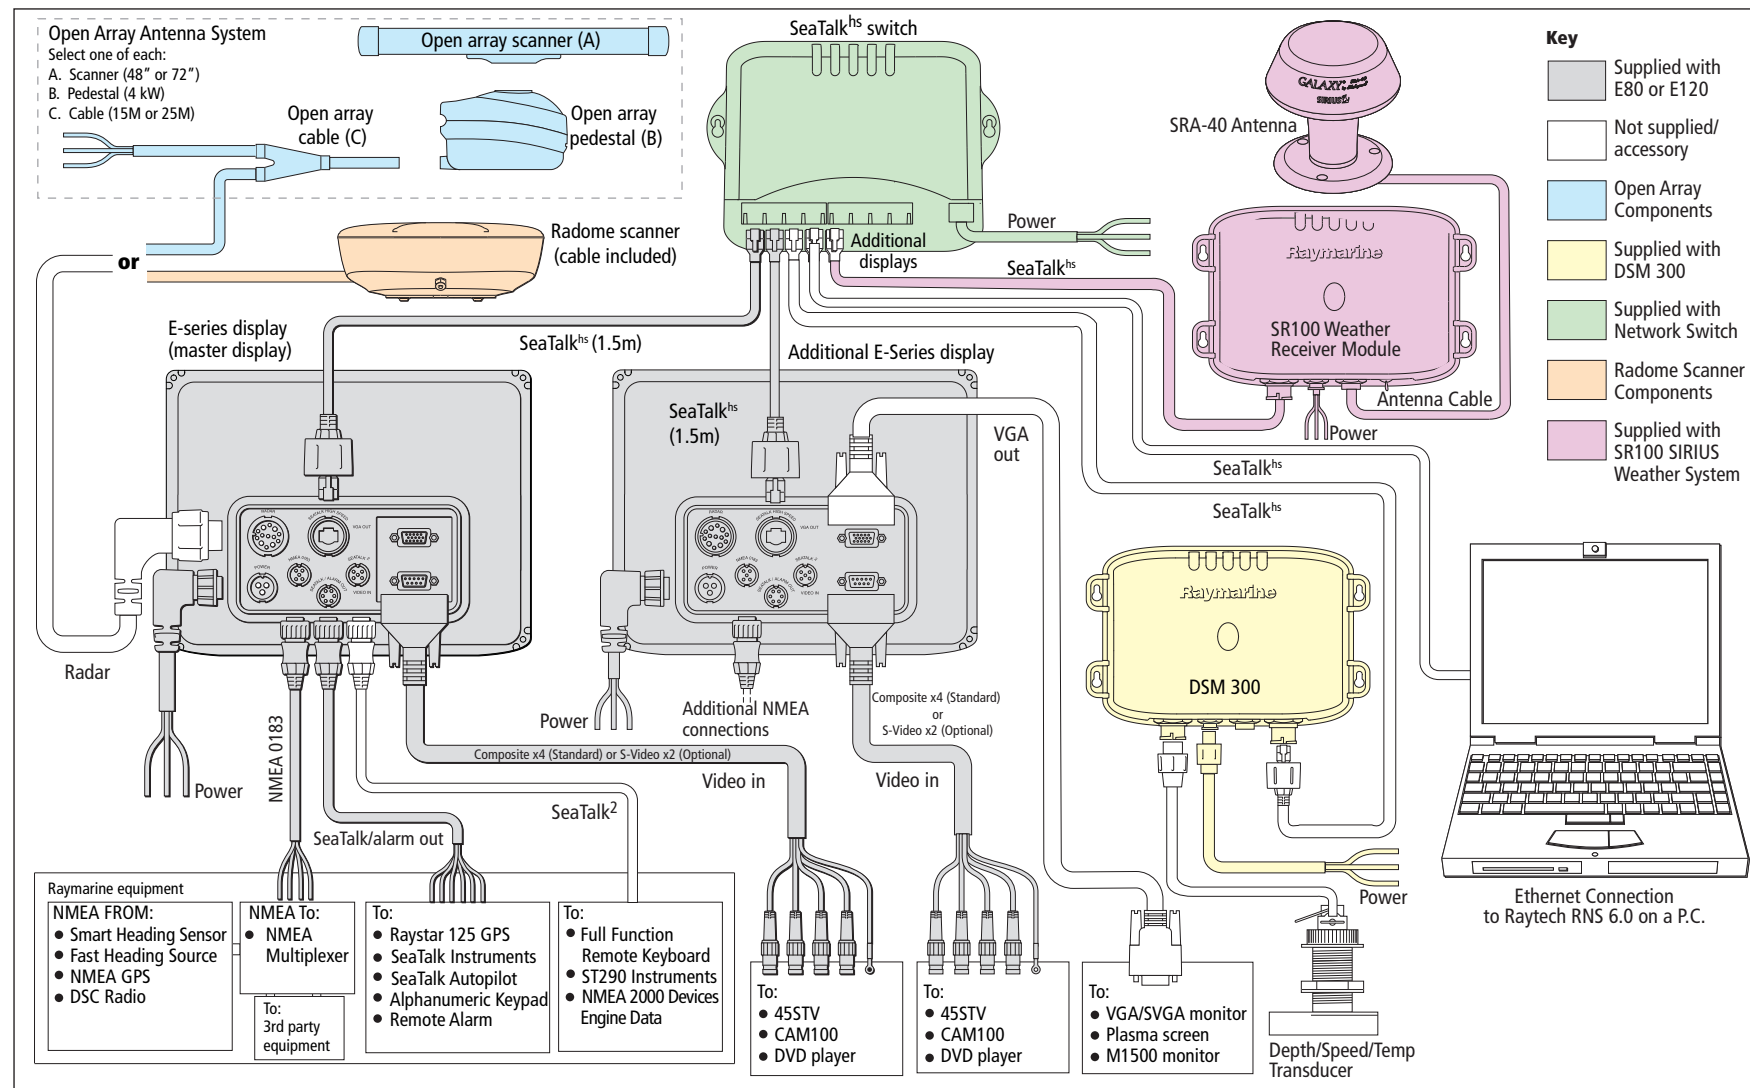

E-Series High Performance Multifunction Navigation Displays : Network Diagram 3 to 8 Device Network Diagram

E-Series High Performance Multifunction Navigation Displays : 2 Device Network Diagram

E-Series Multifunction Navigation Displays

Raymarine #	West #	Product Description
E02011	6842827	E80 8.4" Multifunction Navigation Display
E02013	6866966	E120 12.1" Multifunction Navigation Display

E-Series Compatible Radar Scanners

Raymarine #	West #	Product Description
E52065	7845639	18" 2kW RD218 Scanner
E52067	7845647	24" 4kW 424 Scanner
M92693	3894912	48" Open Array (Requires pedestal and cable) A
M92743	3855970	72" Open Array (Requires pedestal and cable) A
M92654-S	5653522	4 kW Radar Pedestal (Requires array and cable) B
E05018	5653530	15 M Pedestal Cable (Requires array and pedestal) C
E05017	5653548	25 M Pedestal Cable (Requires array and pedestal) C