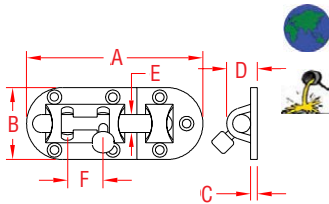

# HEAVY DUTY BARREL BOLT

316 STAINLESS STEEL

ITEM	A	B	C	D	E	F	FAST.	WT
	(length)							(lb)
S3855-0001	3-5/8"	1.50"	0.14"	0.63"	0.38"	0.75"	# 8	0.28
S3855-0002	4-1/4"	1.50"	0.14"	0.63"	0.38"	1.31"	# 8	0.33

**NOTE:**  
**HEAVY DUTY BARREL BOLT SET WITH PRECISION CAST COMPONENTS. (NO PART IS STAMPED)**

**REFERENCE "FASTENER MATCHING CHART" (PAGE 159) FOR COMPATIBLE FASTENERS.**