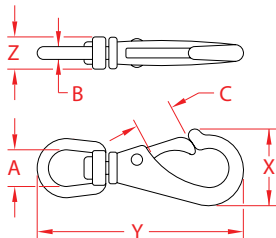

SWIVEL EYE SNAP

316 STAINLESS STEEL

Import

Precision
Cast

ITEM	A	B	C	X (height)	Y (length)	Z (width)	WLL (lb)	WT (lb)	PACKAGING TYPE	EACH (qty)	INNER (qty)	CARTON (qty)	UPC
S0174-0001	5/8"	0.20"	0.40"	1.21"	3.43"	0.61"	100	0.14	POLYBAG	1	25	300	791506035794
S0174-0002	3/4"	0.24"	0.47"	1.39"	3.87"	0.77"	200	0.21	POLYBAG	1	10	200	791506035800
S0174-0003	7/8"	0.27"	0.51"	1.70"	4.57"	0.77"	300	0.35	POLYBAG	1	10	100	791506035817

NOTE:

ALL DIMENSIONS ARE NOMINAL (+/- 3%) AND ARE SUBJECT TO CHANGE WITHOUT NOTICE.