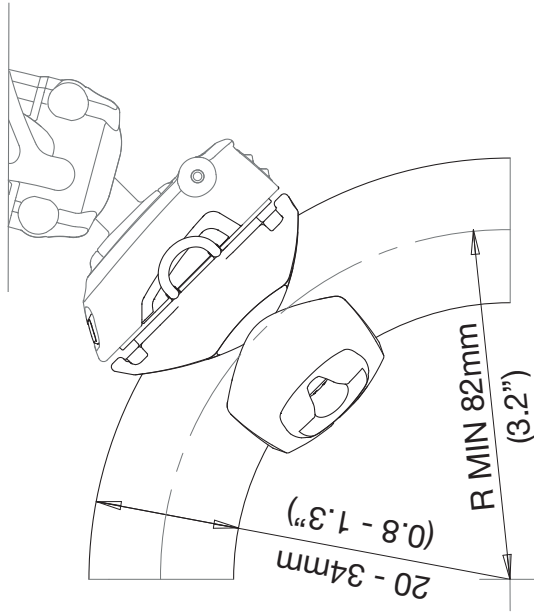

USA
email: usasales@scanstrut.com
tel: +1 860 308 1416

Rest of the world
email: sales@scanstrut.com
tel: +44 (0) 1392 531280

ROKK Mini Rail Mount - RLS-402

MAX LOAD
1.2Kg*
(2.65 Lbs)

60 mm (2.36")

Product shown with RLS-AM Adjustable Body & RL - 502 top plate plate.

118 mm (4.65")

58 mm (2.28")

*assuming product is installed in a dynamic environment where accelerations of up to 6g will be experienced

SCANSTRUT®
outdoor . technologies .