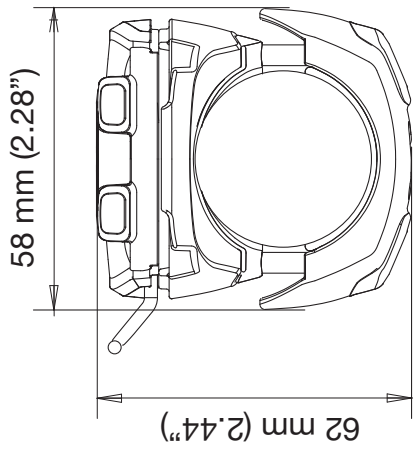

USA
email: usasales@scanstrut.com
tel: +1 860 308 1416

Rest of the world
email: sales@scanstrut.com
tel: +44 (0) 1392 531280

ROKK Mini Rail Mount - RLS-402

MAX LOAD
1.2Kg*
(2.65 Lbs)

60 mm (2.36")

Product shown with RLS-AM Adjustable Body & RL - 502 top plate plate.

118 mm (4.65")

58 mm (2.28")

*assuming product is installed in a dynamic environment where accelerations of up to 6g will be experienced

SCANSTRUT®
outdoor . technologies .