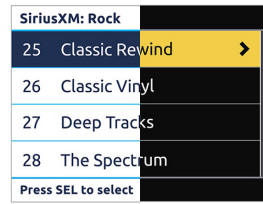

# It sounds even better.

▲ Display Theme 1, optimized for Day Mode

Display Theme 2, optimized for Night Mode ▲