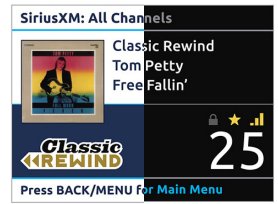

Display Theme 2, optimized for Night Mode ▲

MediaMaster® 100s BE

The MediaMaster® 100s-BE is a premium, marine-grade source unit, designed for great audio performance on your boat, UTV and many other outdoor applications.

Multiple audio entertainment options are on-board, including Bluetooth® connectivity with AptX™ technology, a USB connection for a USB drive or iPhone®, an Analog AUX input, and a Digital AM/FM/Weather Band Tuner. MM100s-BE is also SiriusXM-Ready™ (tuner, antenna and subscription sold separately).

A rugged, weatherproof (IP66 rated) chassis houses a full-color LCD display, with separate Day/Night lighting themes for visibility, even in bright sunshine. When in motion, you will also appreciate the clean, uncluttered user interface with big text and large backlit controls.

The MM100s-BE has no on-board amplifier and will not drive speakers directly. Instead, it has eight channels of crystal-clear audio preamp outputs to feed outboard amplifiers, organized into four separate, nameable audio zones, each with its own flexible audio controls. A four-zone volume control system with on-the-fly level adjustment is very simple to use, and gives you fast access and complete control of volume levels in different areas of the boat.

The MM100s-BE is also NMEA 2000® Certified for connection with a variety of Marine Multifunction Displays (MFD's). Please visit our website and your MFD manufacturer's website for specific compatibility information.