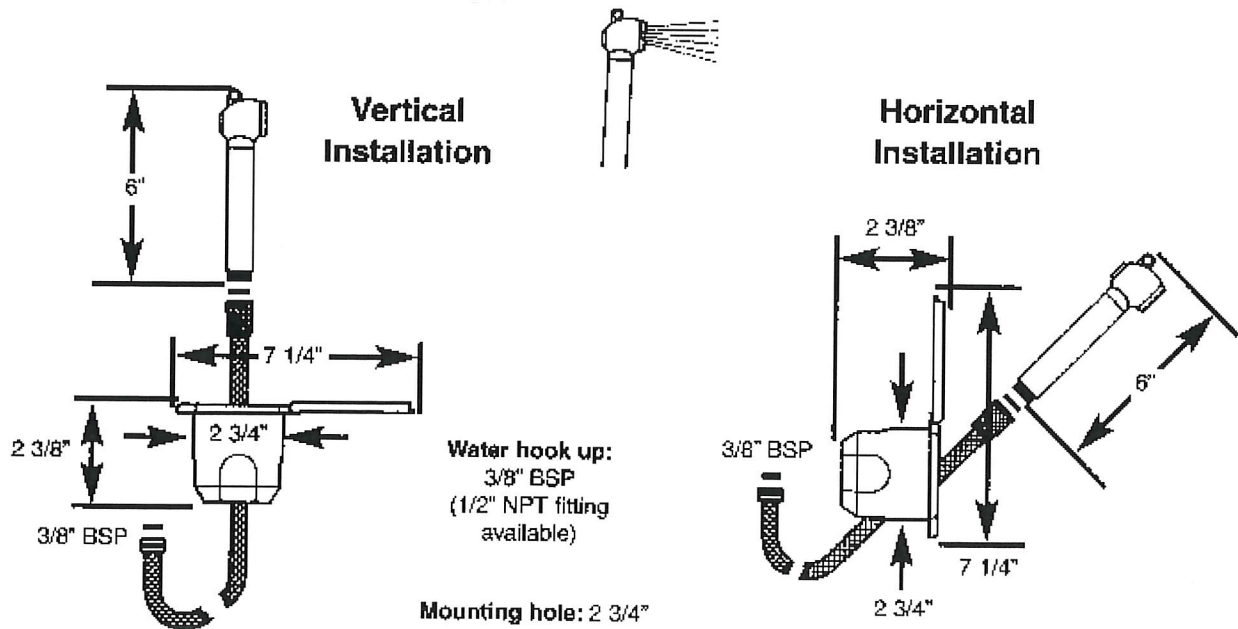

White push button handle: 10283

White 6' hose: 10290

White 10' hose: 10321

\*\*1/2" available nylon adapter (not included): 10961

Mounting cup/cap: 12104

**Push-Button Handle**

#12106 White handle, cup and cap with 6' white hose

#12117 White handle, cup and cap with 10' white hose

DRAWING #

MODEL #

12106, 12117