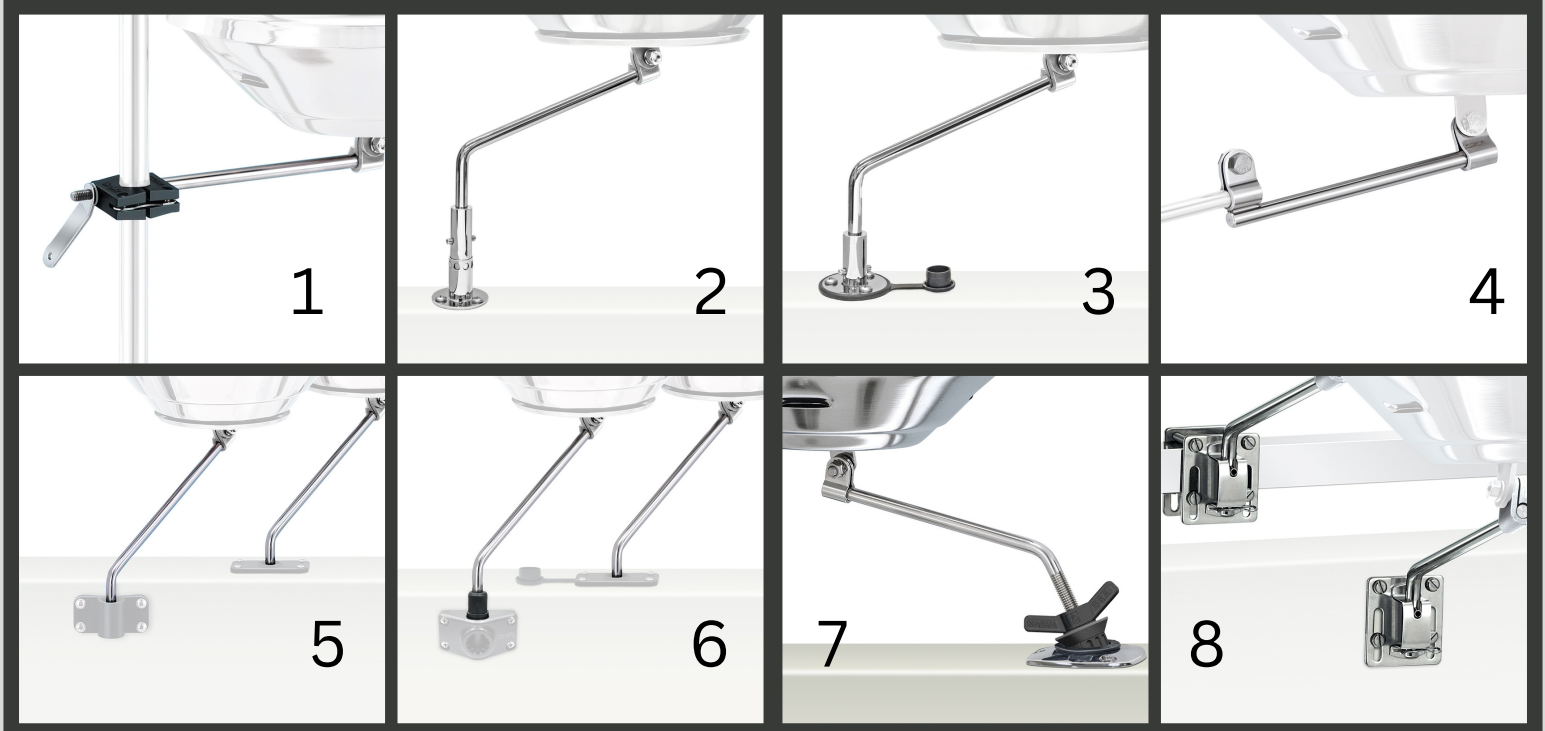

Magma Kettle Mounts

Position	Mfg Number	West Marine Model	Product Description
1	A10-080	158923	Mount, Round Rail, 7/8" or 1", Kettle Grill's
1	A10-085	437137	Mount, Round Rail, 1 1/8" or 1 1/4", Kettle Grill's
1	A10-090	4622155	Mount, Round Rail, 1 1/2", Kettle Grill's
2	A10-121	9590365	Mount, Locking Surface Deck Socket, Kettle Grill's
3	A10-126	9590373	Mount, Locking Flush Deck Socket, Kettle Grill's
4	A10-140	158980	Mount, Extension 8", Kettle Grill's
5	A10-160	249136	Mount, "Fish-On" Rod Holder, Kettle Grill's
6	A10-165	2794303	Mount, "Scotty" Rod Holder, Kettle Grill's
7	A10-175	118377	Mount, "Pow'r Grip" Rod Holder, Kettle Grill's
8	A10-240	271536	Mount, Square Rail / Vertical Surface, Kettle Grill's
9	A10-650	2794295	Mount, On-Shore Stand, Kettle Grill's
10	A10-184	10948495	Mount, Pedestal, Kettle Grill's