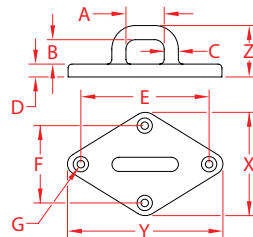

# HEAVY DUTY DIAMOND PAD EYE

316 STAINLESS STEEL

Import

Precision  
Cast

ITEM	A	B	C	D	E	F	G	FASTENER	X (height)	Y (length)	Z (width)	WLL (lb)	WT (lb)	PACKAGING TYPE	EACH (qty)	INNER (qty)	CARTON (qty)	UPC
S3702-0000	0.76"	0.40"	0.31"	0.26"	2.37"	1.23"	0.22"	1/4"	1.94"	3.25"	1.02"	2,000	0.30	POLYBAG	1	1	100	791506057253
S3703-0000	1.00"	0.65"	0.35"	0.28"	3.00"	1.56"	0.30"	5/16"	2.36"	4.00"	1.33"	3,000	0.49	POLYBAG	1	1	50	791506057277

**NOTE:**  
**HEAVY DUTY, ONE PIECE PRECISION CASTING, WITHOUT WELDS. FOR MAXIMUM LOAD DISTRIBUTION USE HD BACKPLATE.**  
**ALL DIMENSIONS ARE NOMINAL (+/- 3%) AND ARE SUBJECT TO CHANGE WITHOUT NOTICE.**