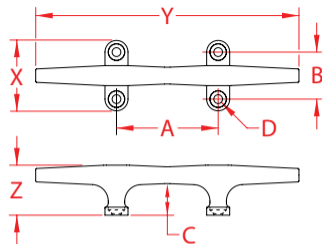

HERRESHOFF CLEAT

316 STAINLESS STEEL

Import

Precision
Cast

| ITEM | A | B | C | D | FASTENERS | X (height) | Y (length) | Z (width) | WT (lb) | PACKAGING TYPE | EACH (qty) | INNER (qty) | CARTON (qty) | UPC |
|------------|-------|-------|-------|-------|--------------|---------------|---------------|--------------|------------|-------------------|---------------|----------------|-----------------|--------------|
| S3105-0000 | 2.00" | 0.92" | 0.65" | 0.20" | 3/16" SCREWS | 1.42" | 4.04" | 1.01" | 0.19 | POLYBAG | 1 | 5 | 100 | 791506056027 |
| S3106-0000 | 2.29" | 1.05" | 0.81" | 0.27" | 1/4" SCREWS | 1.78" | 6.00" | 1.25" | 0.40 | POLYBAG | 1 | 1 | 50 | 791506056041 |
| S3108-0000 | 2.82" | 1.34" | 0.93" | 0.27" | 1/4" SCREWS | 2.75" | 8.00" | 1.57" | 0.64 | POLYBAG | 1 | 1 | 50 | 791506056072 |
| S3110-0000 | 3.63" | 1.75" | 1.15" | 0.32" | 5/16" SCREWS | 2.71" | 9.89" | 1.90" | 1.48 | POLYBAG | 1 | 1 | 20 | 791506056102 |
| S3112-0000 | 3.93" | 1.94" | 1.34" | 0.32" | 5/16" SCREWS | 2.78" | 12.00" | 2.21" | 2.20 | POLYBAG | 1 | 1 | 15 | 791506056126 |

NOTE:
ALL DIMENSIONS ARE NOMINAL (+/- 3%) AND ARE SUBJECT TO CHANGE WITHOUT NOTICE.