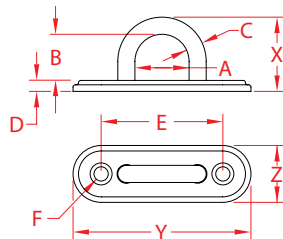

OBLONG PAD EYE

304 STAINLESS STEEL

Import

Stamped

ITEM	A	B	C	D	E	F	FASTENER	X (height)	Y (length)	Z (width)	WLL (lb)	WT (lb)	PACKAGING TYPE	EACH (qty)	INNER (qty)	CARTON (qty)	UPC
S3705-0005	0.51"	0.55"	0.19"	0.14"	1.50"	0.18"	#8	0.87"	2.12"	0.63"	450	0.04	POLYBAG	1	5	100	791506057338
S3705-0006	0.63"	0.73"	0.23"	0.14"	1.80"	0.18"	#8	1.08"	2.50"	0.75"	500	0.06	POLYBAG	1	5	100	791506057345
S3705-0008	0.90"	0.84"	0.31"	0.19"	2.20"	0.21"	#10	1.32"	3.25"	1.01"	600	0.14	POLYBAG	1	5	100	791506057352
S3705-0010	1.11"	0.91"	0.35"	0.20"	2.50"	0.28"	#10	1.48"	4.00"	1.28"	800	0.23	POLYBAG	1	1	60	791506057369

NOTE:

ALL DIMENSIONS ARE NOMINAL (+/- 3%) AND ARE SUBJECT TO CHANGE WITHOUT NOTICE.