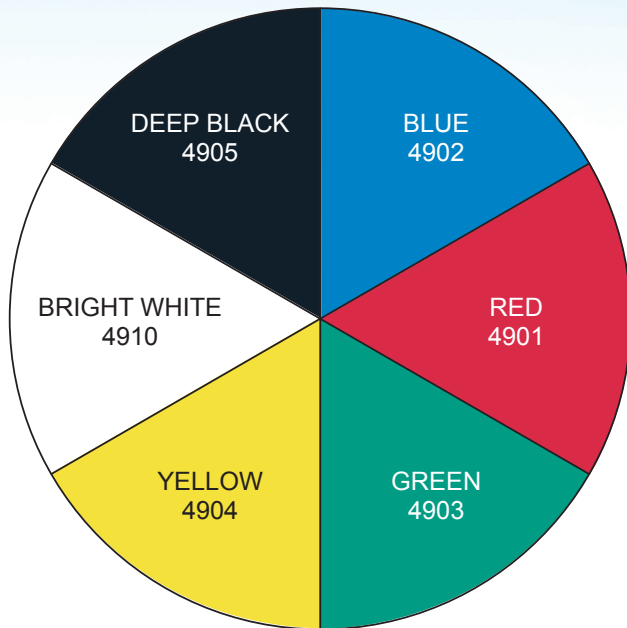

Bold Colors Block Barnacles

Available in six vibrant colors, COLORKOTE provides exceptional hull protection with a stunning appearance like no other bottom paint. 46,656 custom colors are possible by blending the base colors.

6 Base Colors:

Blended custom colors:

Upgrade Your Hull

Compatibility with virtually all bottom paints makes it easy to upgrade from old-school bottom paint to the foremost of tomorrow's antifoulings, today.