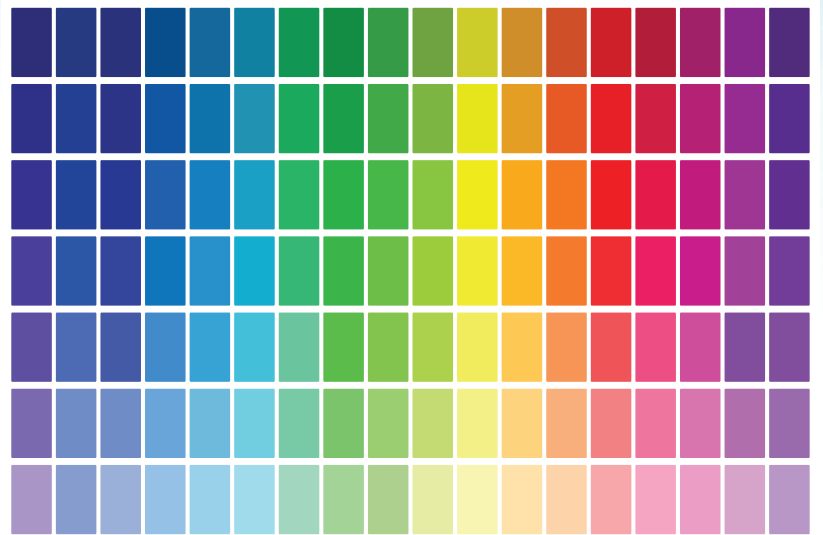

Bold Colors Block Barnacles

Available in six vibrant colors, COLORKOTE provides exceptional hull protection with a stunning appearance like no other bottom paint. 46,656 custom colors are possible by blending the base colors.

6 Base Colors:

Blended custom colors:

Upgrade Your Hull

Compatibility with virtually all bottom paints makes it easy to upgrade from old-school bottom paint to the foremost of tomorrow's antifoulings, today.