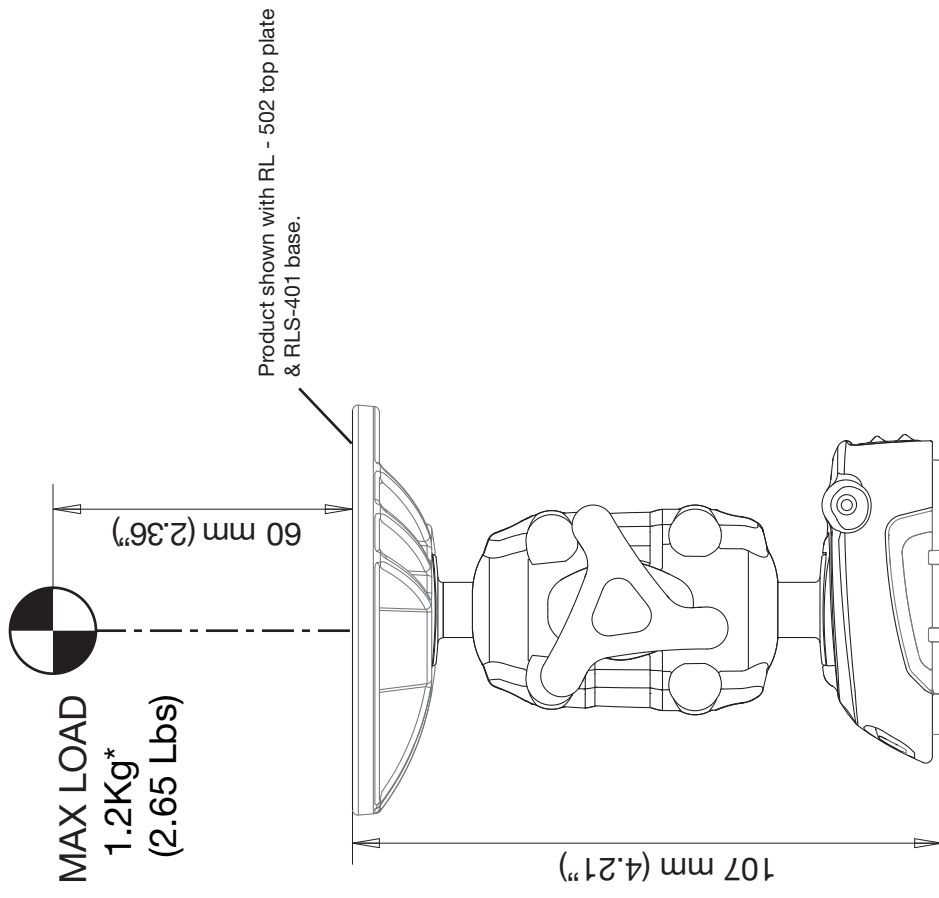

USA
email: usasales@scanstrut.com
tel: +1 860 308 1416

Rest of the world
email: sales@scanstrut.com
tel: +44 (0) 1392 531280

Rokk Mini Adjustable Body RLS-AM

*assuming product is installed in a dynamic environment where accelerations of up to 6g will be experienced