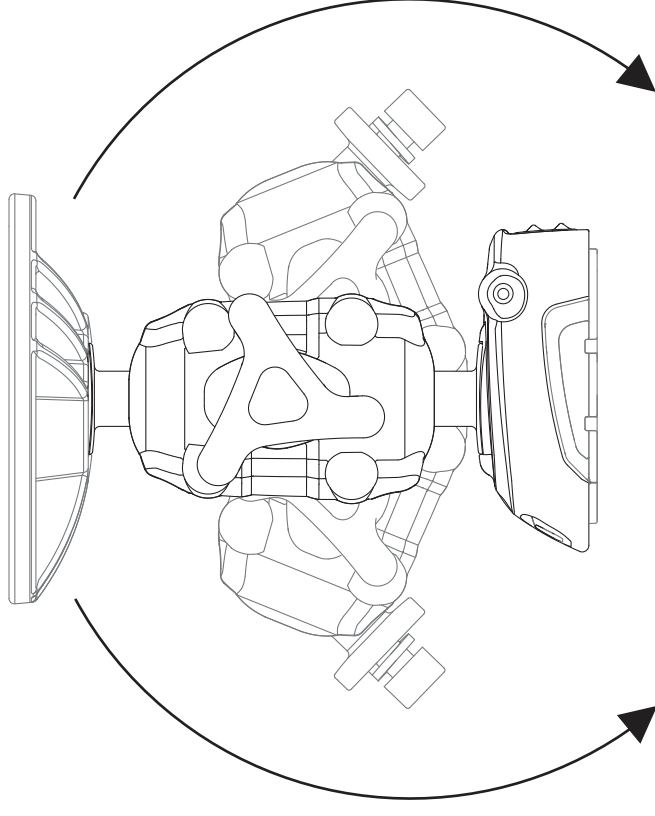

USA
email: usasales@scanstrut.com
tel: +1 860 308 1416

Rest of the world
email: sales@scanstrut.com
tel: +44 (0) 1392 531280

Rokk Mini Adjustable Body RLS-AM

*assuming product is installed in a dynamic environment where accelerations of up to 6g will be experienced