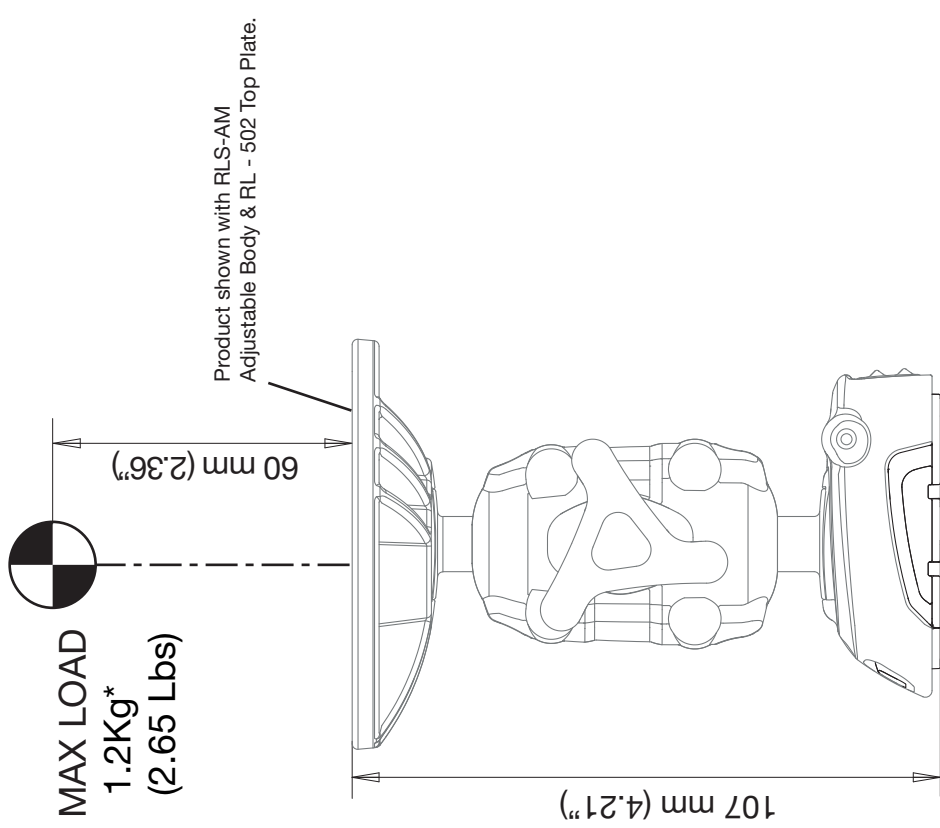

## ROKK Mini Surface Mount RLS-401

\*assuming product is installed in a dynamic environment where accelerations of up to 6g will be experienced

**SCANSTRUT**  
outdoor . technologies .