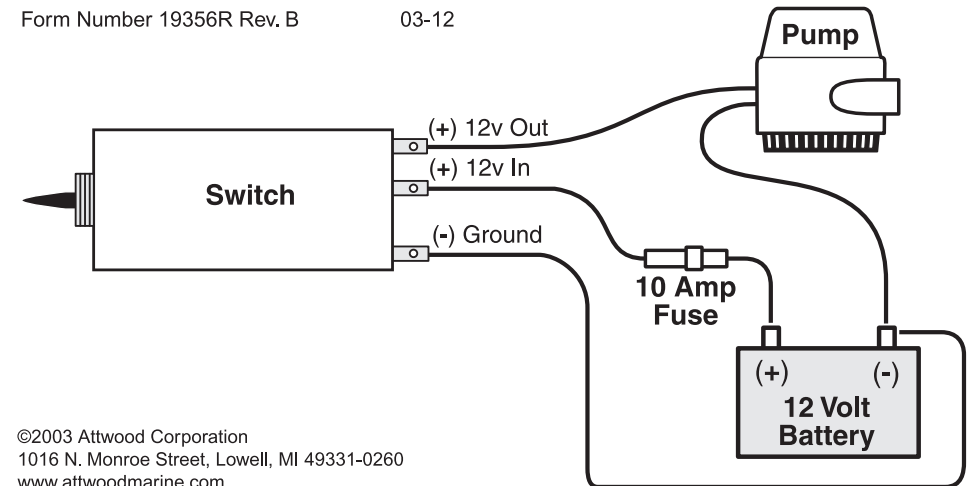

Wiring Diagram

Form Number 19356R Rev. B

03-12

©2003 Attwood Corporation
1016 N. Monroe Street, Lowell, MI 49331-0260
www.attwoodmarine.com