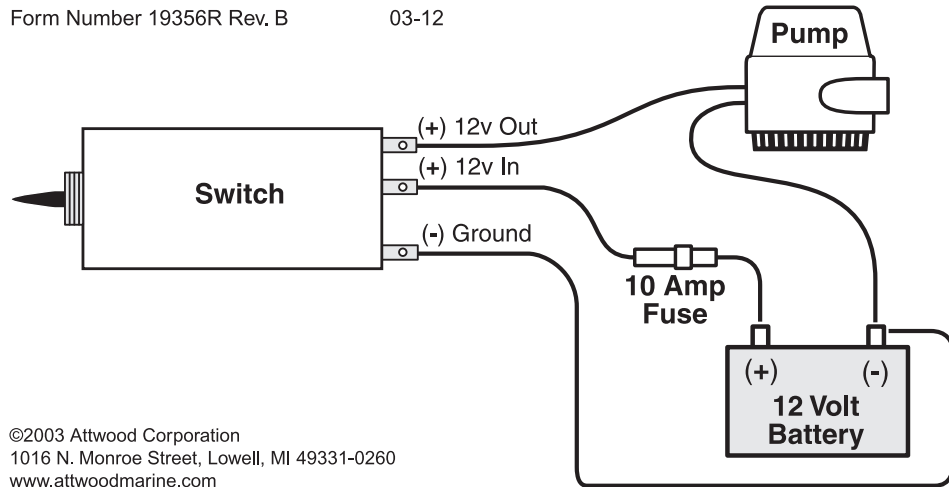

attwood[®]

Livewell Aerator Switch

14292

Wiring Diagram

Form Number 19356R Rev. B

03-12

©2003 Attwood Corporation
1016 N. Monroe Street, Lowell, MI 49331-0260
www.attwoodmarine.com

attwood[®]