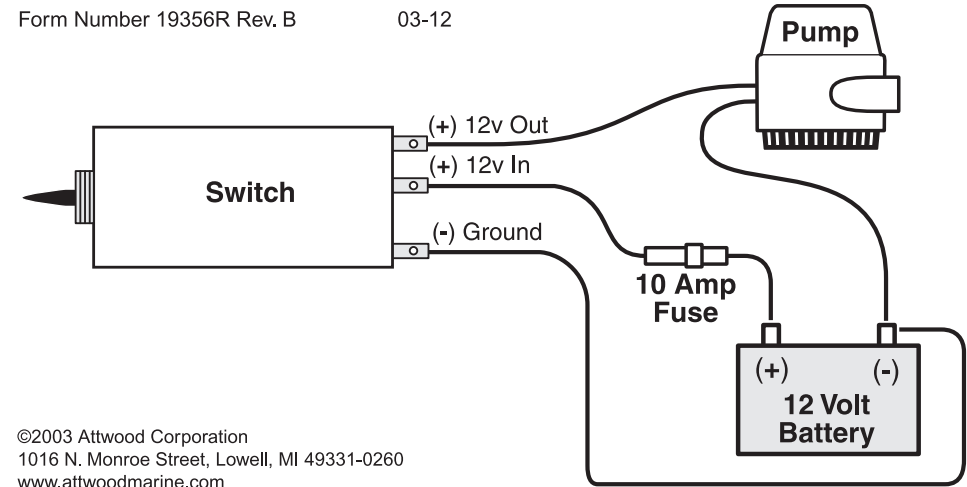

Wiring Diagram

Form Number 19356R Rev. B

03-12

©2003 Attwood Corporation
1016 N. Monroe Street, Lowell, MI 49331-0260
www.attwoodmarine.com

attwood®

Livewell Aerator Switch

14292