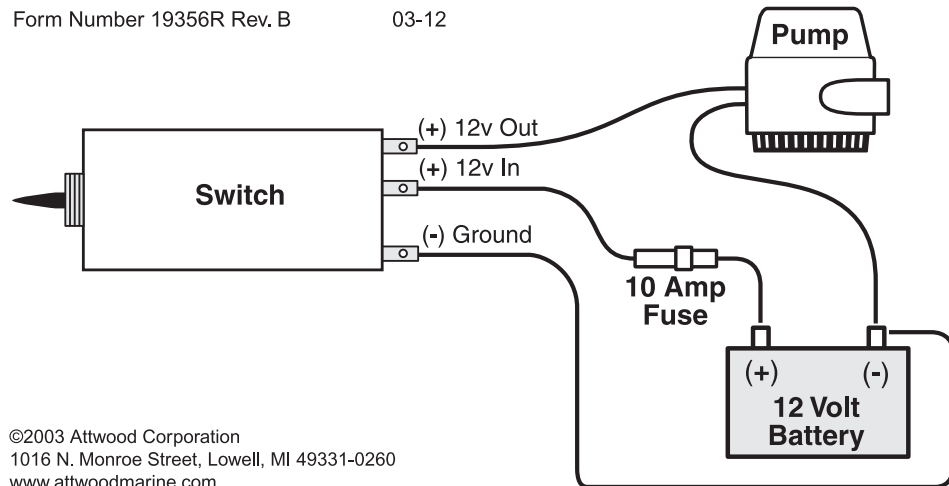

Wiring Diagram

Form Number 19356R Rev. B

03-12

©2003 Attwood Corporation
1016 N. Monroe Street, Lowell, MI 49331-0260
www.attwoodmarine.com

attwood®

Livewell Aerator Switch

14292