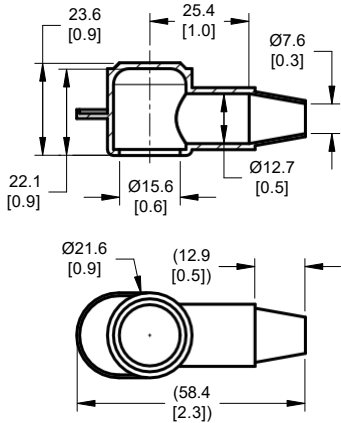

4287 - 2/0 AWG

4232 & 4232-01 - 4/0 to 3/0 AWG

4228 & 4228-01 - 2/0 to 2 AWG

4218 & 4218-01 - 4 to 8 AWG

4214 - 4 to 8 AWG

4212 & 4212-01 - 10 to 18 AWG

Specifications

Material	PVC
Flammability Rating	UL-94 V2

Part Numbers	Wire Size	Terminal Dia.	Post Ht.	Retail	Bulk
CableCap Stud Insulator, 10-18 AWG, Red, Three Pack	10 to 18 AWG	12.2mm (0.48in)	17.8mm (0.7in)	4212	4212B
CableCap Stud Insulator, 10-18 AWG, Black, Three Pack	10 to 18 AWG	12.2mm (0.48in)	17.8mm (0.7in)	4212-01	4212-01B
CableCap Stud Insulator, 4-8 AWG 0.55dia, Red, Two Pack	4 to 8 AWG	14.0mm (0.55in)	19.1mm (0.75in)	4214	4214B
CableCap Stud Insulator, 4-8 AWG, Red, Two Pack	4 to 8 AWG	18.5mm (0.73in)	22.1mm (0.87in)	4218	4218B
CableCap Stud Insulator, 4-8 AWG, Black, Two Pack	4 to 8 AWG	18.5mm (0.73in)	22.1mm (0.87in)	4218-01	4218-01B
CableCap Stud Insulator, 2/0 - 2 AWG, Red	2/0 to 2 AWG	28.2mm (1.11in)	44.5mm (1.75in)	4228	4228B
CableCap Stud Insulator, 2/0 - 2 AWG, Black	2/0 to 2 AWG	28.2mm (1.11in)	44.5mm (1.75in)	4228-01	4228-01B
CableCap Stud Insulator, 4/0 to 3/0 AWG, Red	4/0 to 3/0 AWG	32.5mm (1.28in)	38.1mm (1.5in)	4232	4232B
CableCap Stud Insulator, 4/0 to 3/0 AWG, Black	4/0 to 3/0 AWG	32.5mm (1.28in)	38.1mm (1.5in)	4232-01	4232-01B
CableCap Lug Insulator, 2/0 AWG, Red	2/0 AWG	32.0mm (1.26in)	34.5mm (1.36in)	4287	4287B