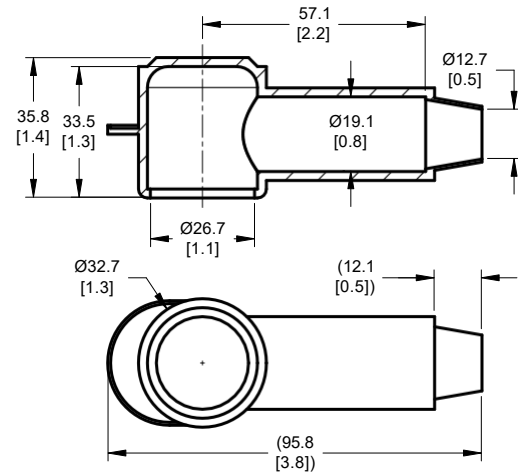

4287 - 2/0 AWG

4232 & 4232-01 - 4/0 to 3/0 AWG

4228 & 4228-01 - 2/0 to 2 AWG

4218 & 4218-01 - 4 to 8 AWG

4214 - 4 to 8 AWG

4212 & 4212-01 - 10 to 18 AWG

Specifications

Material	PVC
Flammability Rating	UL-94 V2