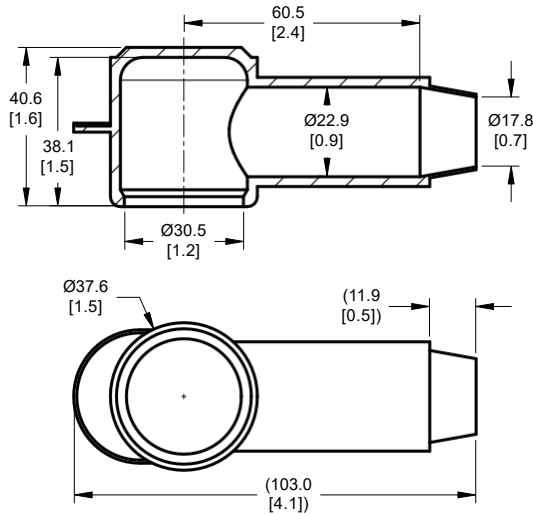

4287 - 2/0 AWG

4232 & 4232-01 - 4/0 to 3/0 AWG

4228 & 4228-01 - 2/0 to 2 AWG

4218 & 4218-01 - 4 to 8 AWG

4214 - 4 to 8 AWG

4212 & 4212-01 - 10 to 18 AWG

Specifications

Material	PVC
Flammability Rating	UL-94 V2

Part Numbers	Wire Size	Terminal Dia.	Post Ht.	Retail	Bulk
CableCap Stud Insulator, 10-18 AWG, Red, Three Pack	10 to 18 AWG	12.2mm (0.48in)	17.8mm (0.7in)	4212	4212B
CableCap Stud Insulator, 10-18 AWG, Black, Three Pack	10 to 18 AWG	12.2mm (0.48in)	17.8mm (0.7in)	4212-01	4212-01B
CableCap Stud Insulator, 4-8 AWG 0.55dia, Red, Two Pack	4 to 8 AWG	14.0mm (0.55in)	19.1mm (0.75in)	4214	4214B
CableCap Stud Insulator, 4-8 AWG, Red, Two Pack	4 to 8 AWG	18.5mm (0.73in)	22.1mm (0.87in)	4218	4218B
CableCap Stud Insulator, 4-8 AWG, Black, Two Pack	4 to 8 AWG	18.5mm (0.73in)	22.1mm (0.87in)	4218-01	4218-01B
CableCap Stud Insulator, 2/0 - 2 AWG, Red	2/0 to 2 AWG	28.2mm (1.11in)	44.5mm (1.75in)	4228	4228B
CableCap Stud Insulator, 2/0 - 2 AWG, Black	2/0 to 2 AWG	28.2mm (1.11in)	44.5mm (1.75in)	4228-01	4228-01B
CableCap Stud Insulator, 4/0 to 3/0 AWG, Red	4/0 to 3/0 AWG	32.5mm (1.28in)	38.1mm (1.5in)	4232	4232B
CableCap Stud Insulator, 4/0 to 3/0 AWG, Black	4/0 to 3/0 AWG	32.5mm (1.28in)	38.1mm (1.5in)	4232-01	4232-01B
CableCap Lug Insulator, 2/0 AWG, Red	2/0 AWG	32.0mm (1.26in)	34.5mm (1.36in)	4287	4287B