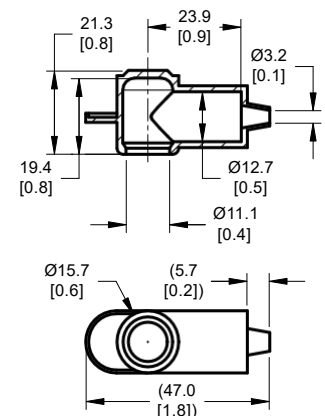

4287 - 2/0 AWG

4232 & 4232-01 - 4/0 to 3/0 AWG

4228 & 4228-01 - 2/0 to 2 AWG

4218 & 4218-01 - 4 to 8 AWG

4214 - 4 to 8 AWG

4212 & 4212-01 - 10 to 18 AWG

Specifications

Material	PVC
Flammability Rating	UL-94 V2

Part Numbers	Wire Size	Terminal Dia.	Post Ht.	Retail	Bulk
CableCap Stud Insulator, 10-18 AWG, Red, Three Pack	10 to 18 AWG	12.2mm (0.48in)	17.8mm (0.7in)	4212	4212B
CableCap Stud Insulator, 10-18 AWG, Black, Three Pack	10 to 18 AWG	12.2mm (0.48in)	17.8mm (0.7in)	4212-01	4212-01B
CableCap Stud Insulator, 4-8 AWG 0.55dia, Red, Two Pack	4 to 8 AWG	14.0mm (0.55in)	19.1mm (0.75in)	4214	4214B
CableCap Stud Insulator, 4-8 AWG, Red, Two Pack	4 to 8 AWG	18.5mm (0.73in)	22.1mm (0.87in)	4218	4218B
CableCap Stud Insulator, 4-8 AWG, Black, Two Pack	4 to 8 AWG	18.5mm (0.73in)	22.1mm (0.87in)	4218-01	4218-01B
CableCap Stud Insulator, 2/0 - 2 AWG, Red	2/0 to 2 AWG	28.2mm (1.11in)	44.5mm (1.75in)	4228	4228B
CableCap Stud Insulator, 2/0 - 2 AWG, Black	2/0 to 2 AWG	28.2mm (1.11in)	44.5mm (1.75in)	4228-01	4228-01B
CableCap Stud Insulator, 4/0 to 3/0 AWG, Red	4/0 to 3/0 AWG	32.5mm (1.28in)	38.1mm (1.5in)	4232	4232B
CableCap Stud Insulator, 4/0 to 3/0 AWG, Black	4/0 to 3/0 AWG	32.5mm (1.28in)	38.1mm (1.5in)	4232-01	4232-01B
CableCap Lug Insulator, 2/0 AWG, Red	2/0 AWG	32.0mm (1.26in)	34.5mm (1.36in)	4287	4287B