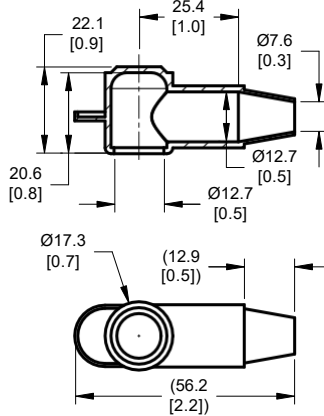

4287 - 2/0 AWG

4232 & 4232-01 - 4/0 to 3/0 AWG

4228 & 4228-01 - 2/0 to 2 AWG

4218 & 4218-01 - 4 to 8 AWG

4214 - 4 to 8 AWG

4212 & 4212-01 - 10 to 18 AWG

Specifications

Material	PVC
Flammability Rating	UL-94 V2

Part Numbers	Wire Size	Terminal Dia.	Post Ht.	Retail	Bulk
CableCap Stud Insulator, 10-18 AWG, Red, Three Pack	10 to 18 AWG	12.2mm (0.48in)	17.8mm (0.7in)	4212	4212B
CableCap Stud Insulator, 10-18 AWG, Black, Three Pack	10 to 18 AWG	12.2mm (0.48in)	17.8mm (0.7in)	4212-01	4212-01B
CableCap Stud Insulator, 4-8 AWG 0.55dia, Red, Two Pack	4 to 8 AWG	14.0mm (0.55in)	19.1mm (0.75in)	4214	4214B
CableCap Stud Insulator, 4-8 AWG, Red, Two Pack	4 to 8 AWG	18.5mm (0.73in)	22.1mm (0.87in)	4218	4218B
CableCap Stud Insulator, 4-8 AWG, Black, Two Pack	4 to 8 AWG	18.5mm (0.73in)	22.1mm (0.87in)	4218-01	4218-01B
CableCap Stud Insulator, 2/0 - 2 AWG, Red	2/0 to 2 AWG	28.2mm (1.11in)	44.5mm (1.75in)	4228	4228B
CableCap Stud Insulator, 2/0 - 2 AWG, Black	2/0 to 2 AWG	28.2mm (1.11in)	44.5mm (1.75in)	4228-01	4228-01B
CableCap Stud Insulator, 4/0 to 3/0 AWG, Red	4/0 to 3/0 AWG	32.5mm (1.28in)	38.1mm (1.5in)	4232	4232B
CableCap Stud Insulator, 4/0 to 3/0 AWG, Black	4/0 to 3/0 AWG	32.5mm (1.28in)	38.1mm (1.5in)	4232-01	4232-01B
CableCap Lug Insulator, 2/0 AWG, Red	2/0 AWG	32.0mm (1.26in)	34.5mm (1.36in)	4287	4287B