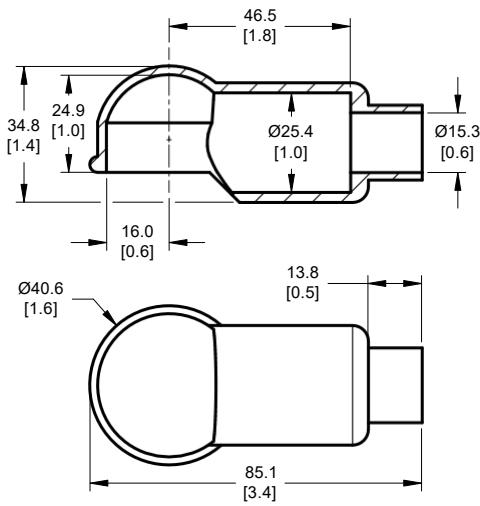

4287 - 2/0 AWG

4232 & 4232-01 - 4/0 to 3/0 AWG

4228 & 4228-01 - 2/0 to 2 AWG

4218 & 4218-01 - 4 to 8 AWG

4214 - 4 to 8 AWG

4212 & 4212-01 - 10 to 18 AWG

Specifications

Material	PVC
Flammability Rating	UL-94 V2

Part Numbers	Wire Size	Terminal Dia.	Post Ht.	Retail	Bulk
CableCap Stud Insulator, 10-18 AWG, Red, Three Pack	10 to 18 AWG	12.2mm (0.48in)	17.8mm (0.7in)	4212	4212B
CableCap Stud Insulator, 10-18 AWG, Black, Three Pack	10 to 18 AWG	12.2mm (0.48in)	17.8mm (0.7in)	4212-01	4212-01B
CableCap Stud Insulator, 4-8 AWG 0.55dia, Red, Two Pack	4 to 8 AWG	14.0mm (0.55in)	19.1mm (0.75in)	4214	4214B
CableCap Stud Insulator, 4-8 AWG, Red, Two Pack	4 to 8 AWG	18.5mm (0.73in)	22.1mm (0.87in)	4218	4218B
CableCap Stud Insulator, 4-8 AWG, Black, Two Pack	4 to 8 AWG	18.5mm (0.73in)	22.1mm (0.87in)	4218-01	4218-01B
CableCap Stud Insulator, 2/0 - 2 AWG, Red	2/0 to 2 AWG	28.2mm (1.11in)	44.5mm (1.75in)	4228	4228B
CableCap Stud Insulator, 2/0 - 2 AWG, Black	2/0 to 2 AWG	28.2mm (1.11in)	44.5mm (1.75in)	4228-01	4228-01B
CableCap Stud Insulator, 4/0 to 3/0 AWG, Red	4/0 to 3/0 AWG	32.5mm (1.28in)	38.1mm (1.5in)	4232	4232B
CableCap Stud Insulator, 4/0 to 3/0 AWG, Black	4/0 to 3/0 AWG	32.5mm (1.28in)	38.1mm (1.5in)	4232-01	4232-01B
CableCap Lug Insulator, 2/0 AWG, Red	2/0 AWG	32.0mm (1.26in)	34.5mm (1.36in)	4287	4287B