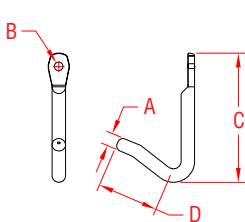

TACK HOOK

316 STAINLESS STEEL

ITEM	A	B	C	D	WT
	(size)				(lb)
S0179-T008	5/16"	0.24"	3.12"	1.48"	0.10
S0179-T010	3/8"	0.24"	3.56"	1.90"	0.18

NOTE:
CAN BE USED IN SAILING APPLICATIONS OR AS CARGO LASHING HOOK.
ATTACHMENT END IS FORGED FLAT FOR EASY INSTALLATION.